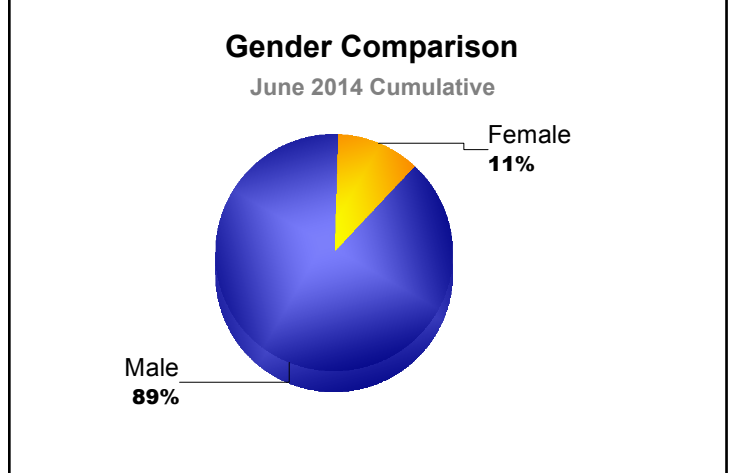

Year	New Clubs	Dropped Clubs	Gain/ Loss Clubs	New Members	Charter Members	Reinstate Members	Transfer Members	Total Member Added	Total Members Dropped	Gain/ Loss Members
2009-2010	0	0	0	6	0	7	2	15	-8	7
2010-2011	0	0	0	4	0	0	3	7	-8	-1
2011-2012	0	0	0	9	0	0	0	9	-6	3
2012-2013	0	0	0	5	0	18	0	23	-25	-2
2013-2014	1	0	1	6	22	0	0	28	-9	19
Average	0	0	0	6	4	5	1	16	-11	5