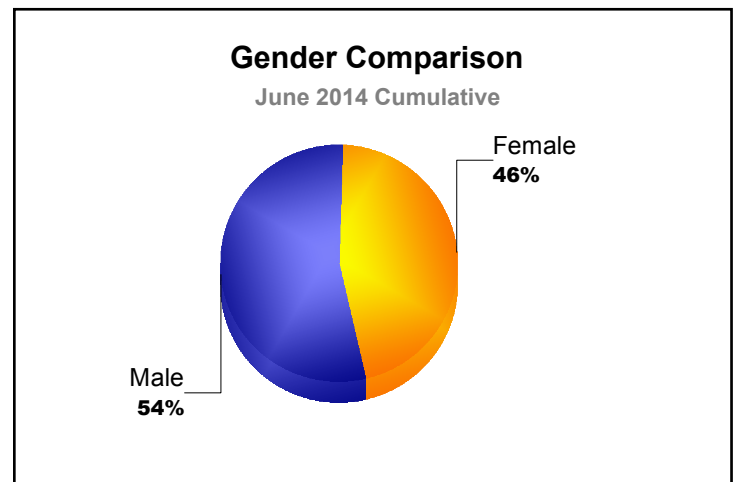

Year	New Clubs	Dropped Clubs	Gain/ Loss Clubs	New Members	Charter Members	Reinstate Members	Transfer Members	Total Member Added	Total Members Dropped	Gain/ Loss Members
2012-2013	2	0	2	0	59	0	0	59	-12	47
2013-2014	0	0	0	3	21	0	0	24	-10	14
Average	1	0	1	2	40	0	0	42	-11	31