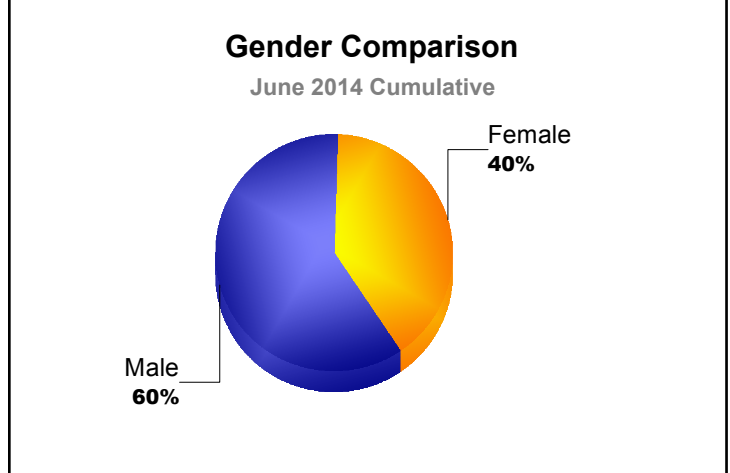

Year	New Clubs	Dropped Clubs	Gain/ Loss Clubs	New Members	Charter Members	Reinstate Members	Transfer Members	Total Member Added	Total Members Dropped	Gain/ Loss Members
2009-2010	0	0	0	2	0	2	0	4	-13	-9
2010-2011	0	0	0	5	0	4	0	9	-11	-2
2011-2012	0	0	0	1	0	0	0	1	-4	-3
2012-2013	0	0	0	3	0	30	0	33	-31	2
2013-2014	0	0	0	1	0	1	0	2	-9	-7
Average	0	0	0	2	0	7	0	10	-14	-4