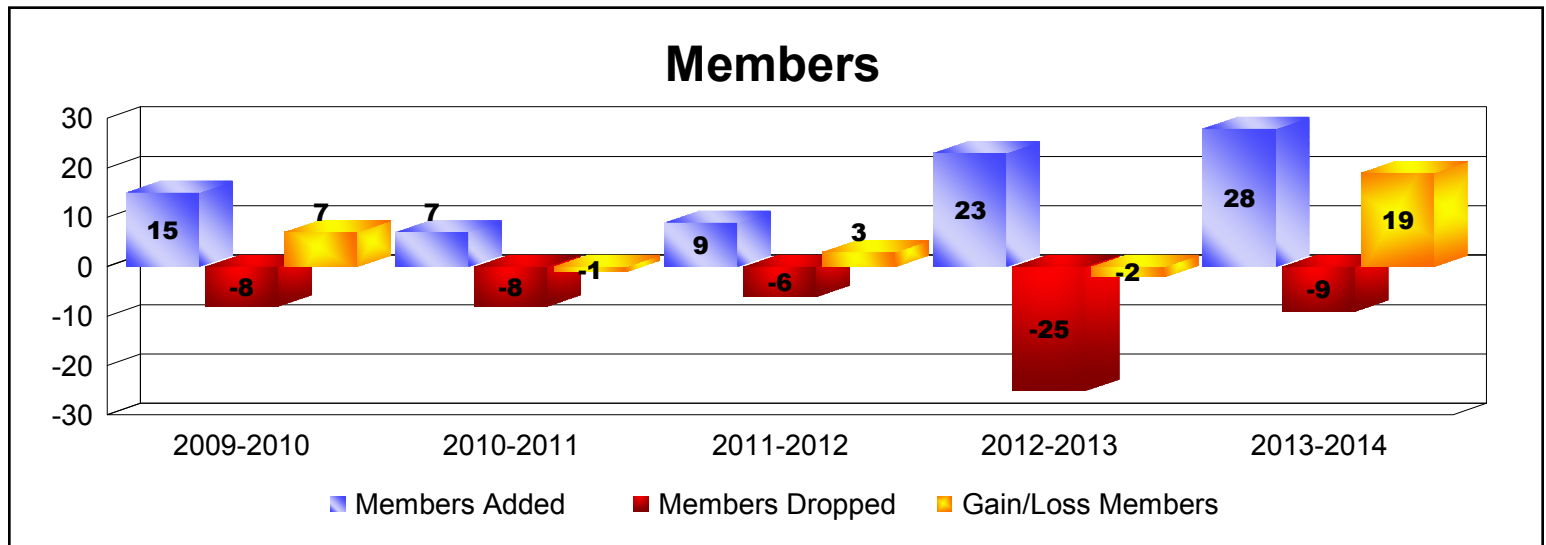

Year	New Clubs	Dropped Clubs	Gain/ Loss Clubs	New Members	Charter Members	Reinstate Members	Transfer Members	Total Member Added	Total Members Dropped	Gain/ Loss Members
2009-2010	0	0	0	2	0	2	0	4	-13	-9
2010-2011	0	0	0	5	0	4	0	9	-11	-2
2011-2012	0	0	0	1	0	0	0	1	-4	-3
2012-2013	0	0	0	3	0	30	0	33	-31	2
2013-2014	0	0	0	1	0	1	0	2	-9	-7
Average	0	0	0	2	0	7	0	10	-14	-4

Year	New Clubs	Dropped Clubs	Gain/ Loss Clubs	New Members	Charter Members	Reinstate Members	Transfer Members	Total Member Added	Total Members Dropped	Gain/ Loss Members
2012-2013	2	0	2	0	59	0	0	59	-12	47
2013-2014	0	0	0	3	21	0	0	24	-10	14
Average	1	0	1	2	40	0	0	42	-11	31

Year	New Clubs	Dropped Clubs	Gain/ Loss Clubs	New Members	Charter Members	Reinstate Members	Transfer Members	Total Member Added	Total Members Dropped	Gain/ Loss Members
2009-2010	0	0	0	6	0	7	2	15	-8	7
2010-2011	0	0	0	4	0	0	3	7	-8	-1
2011-2012	0	0	0	9	0	0	0	9	-6	3
2012-2013	0	0	0	5	0	18	0	23	-25	-2
2013-2014	1	0	1	6	22	0	0	28	-9	19
Average	0	0	0	6	4	5	1	16	-11	5