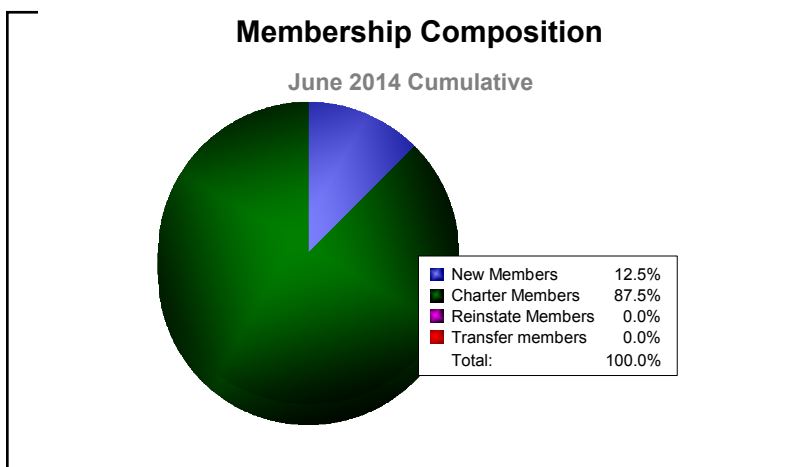

Year	New Clubs	Dropped Clubs	Gain/ Loss Clubs	New Members	Charter Members	Reinstate Members	Transfer Members	Total Member Added	Total Members Dropped	Gain/ Loss Members
2009-2010	0	0	0	2	0	2	0	4	-13	-9
2010-2011	0	0	0	5	0	4	0	9	-11	-2
2011-2012	0	0	0	1	0	0	0	1	-4	-3
2012-2013	0	0	0	3	0	30	0	33	-31	2
2013-2014	0	0	0	1	0	1	0	2	-9	-7
Average	0	0	0	2	0	7	0	10	-14	-4

Year	New Clubs	Dropped Clubs	Gain/ Loss Clubs	New Members	Charter Members	Reinstate Members	Transfer Members	Total Member Added	Total Members Dropped	Gain/ Loss Members
2012-2013	2	0	2	0	59	0	0	59	-12	47
2013-2014	0	0	0	3	21	0	0	24	-10	14
Average	1	0	1	2	40	0	0	42	-11	31