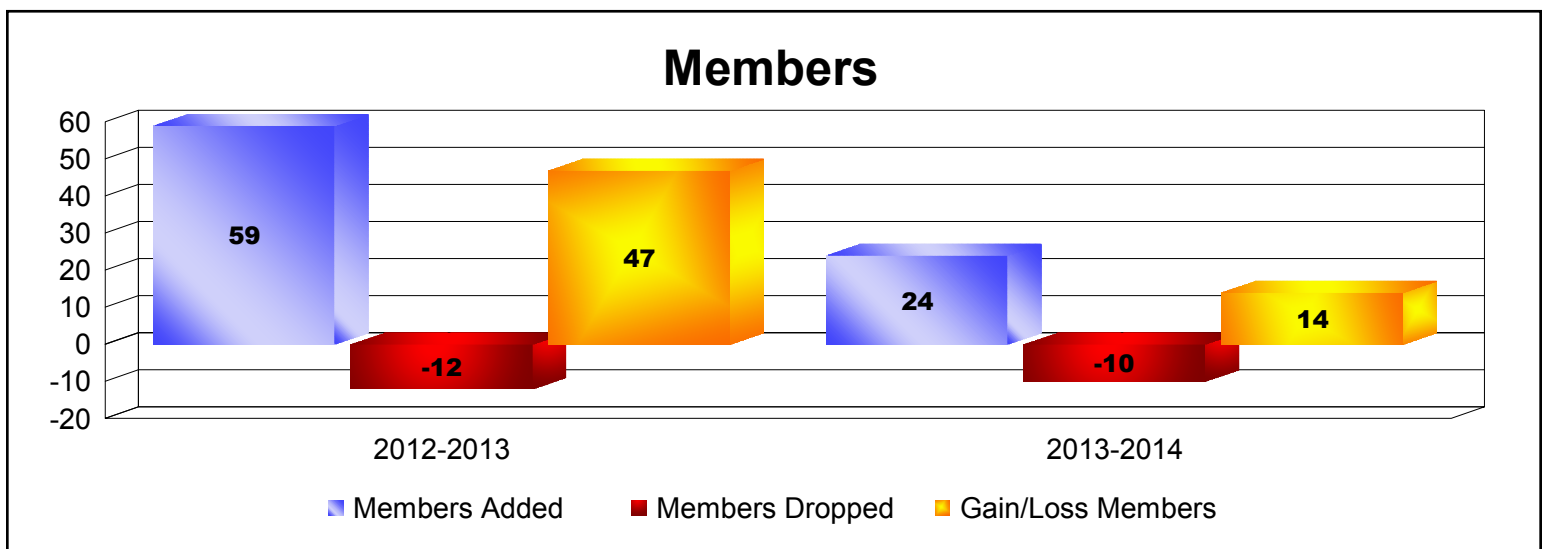

Year	New Clubs	Dropped Clubs	Gain/ Loss Clubs	New Members	Charter Members	Reinstate Members	Transfer Members	Total Member Added	Total Members Dropped	Gain/ Loss Members
2009-2010	0	0	0	2	0	2	0	4	-13	-9
2010-2011	0	0	0	5	0	4	0	9	-11	-2
2011-2012	0	0	0	1	0	0	0	1	-4	-3
2012-2013	0	0	0	3	0	30	0	33	-31	2
2013-2014	0	0	0	1	0	1	0	2	-9	-7
Average	0	0	0	2	0	7	0	10	-14	-4

Year	New Clubs	Dropped Clubs	Gain/ Loss Clubs	New Members	Charter Members	Reinstate Members	Transfer Members	Total Member Added	Total Members Dropped	Gain/ Loss Members
2012-2013	2	0	2	0	59	0	0	59	-12	47
2013-2014	0	0	0	3	21	0	0	24	-10	14
Average	1	0	1	2	40	0	0	42	-11	31

Year	New Clubs	Dropped Clubs	Gain/ Loss Clubs	New Members	Charter Members	Reinstate Members	Transfer Members	Total Member Added	Total Members Dropped	Gain/ Loss Members
2009-2010	0	0	0	6	0	7	2	15	-8	7
2010-2011	0	0	0	4	0	0	3	7	-8	-1
2011-2012	0	0	0	9	0	0	0	9	-6	3
2012-2013	0	0	0	5	0	18	0	23	-25	-2
2013-2014	1	0	1	6	22	0	0	28	-9	19
Average	0	0	0	6	4	5	1	16	-11	5