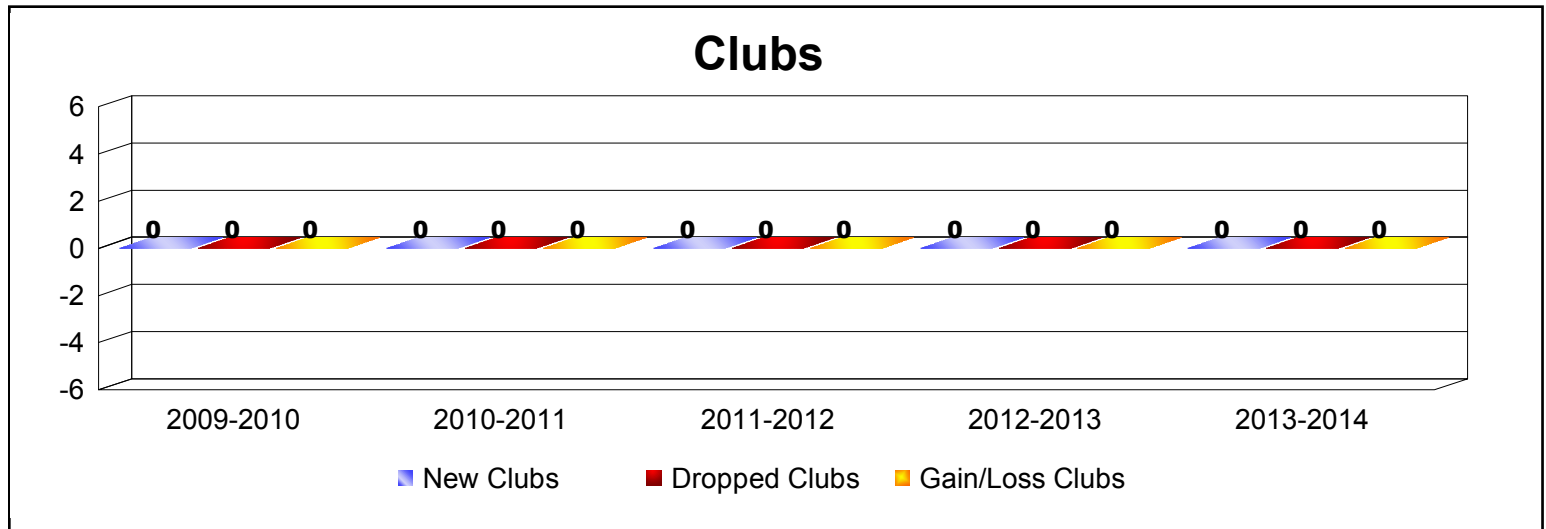

Year	New Clubs	Dropped Clubs	Gain/ Loss Clubs	New Members	Charter Members	Reinstate Members	Transfer Members	Total Member Added	Total Members Dropped	Gain/ Loss Members
2009-2010	0	0	0	6	0	0	0	6	-1	5
2010-2011	0	0	0	6	0	0	0	6	0	6
2011-2012	0	0	0	6	0	0	0	6	-4	2
2012-2013	0	0	0	0	0	0	0	0	-2	-2
2013-2014	0	0	0	4	0	0	0	4	-4	0
Average	0	0	0	4	0	0	0	4	-2	2