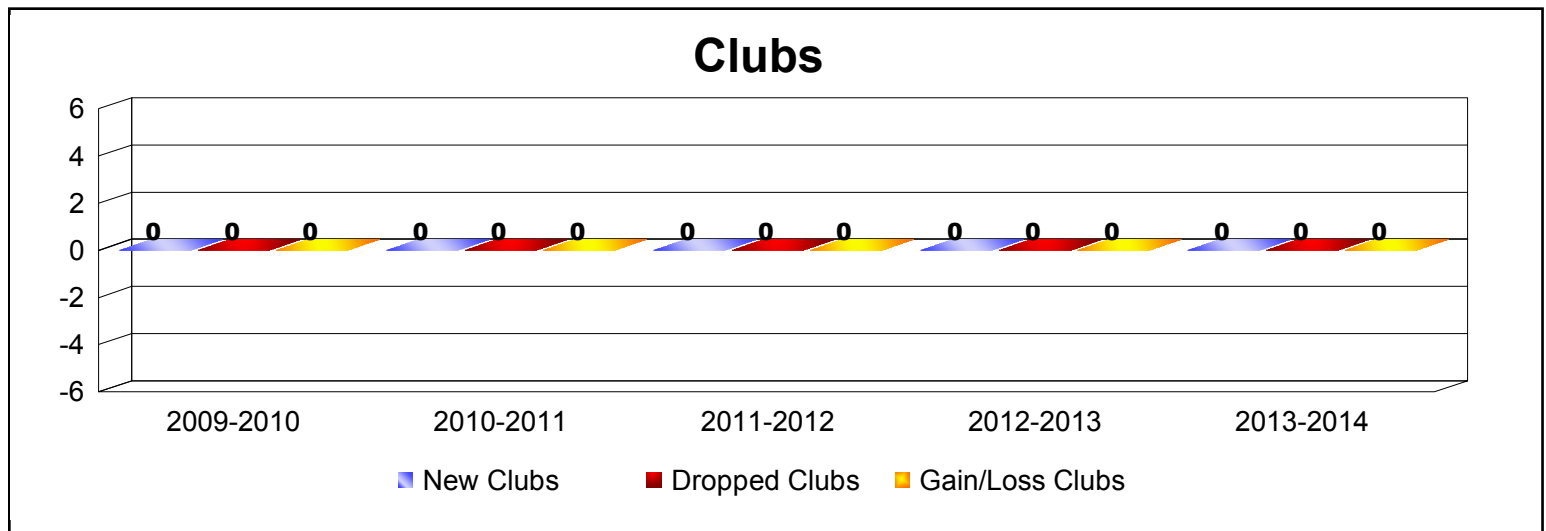

Year	New Clubs	Dropped Clubs	Gain/ Loss Clubs	New Members	Charter Members	Reinstate Members	Transfer Members	Total Member Added	Total Members Dropped	Gain/ Loss Members
2009-2010	0	0	0	2	0	2	0	4	-13	-9
2010-2011	0	0	0	5	0	4	0	9	-11	-2
2011-2012	0	0	0	1	0	0	0	1	-4	-3
2012-2013	0	0	0	3	0	30	0	33	-31	2
2013-2014	0	0	0	1	0	1	0	2	-9	-7
Average	0	0	0	2	0	7	0	10	-14	-4

Year	New Clubs	Dropped Clubs	Gain/ Loss Clubs	New Members	Charter Members	Reinstate Members	Transfer Members	Total Member Added	Total Members Dropped	Gain/ Loss Members
2012-2013	2	0	2	0	59	0	0	59	-12	47
2013-2014	0	0	0	3	21	0	0	24	-10	14
Average	1	0	1	2	40	0	0	42	-11	31

Year	New Clubs	Dropped Clubs	Gain/ Loss Clubs	New Members	Charter Members	Reinstate Members	Transfer Members	Total Member Added	Total Members Dropped	Gain/ Loss Members
2009-2010	0	0	0	6	0	7	2	15	-8	7
2010-2011	0	0	0	4	0	0	3	7	-8	-1
2011-2012	0	0	0	9	0	0	0	9	-6	3
2012-2013	0	0	0	5	0	18	0	23	-25	-2
2013-2014	1	0	1	6	22	0	0	28	-9	19
Average	0	0	0	6	4	5	1	16	-11	5