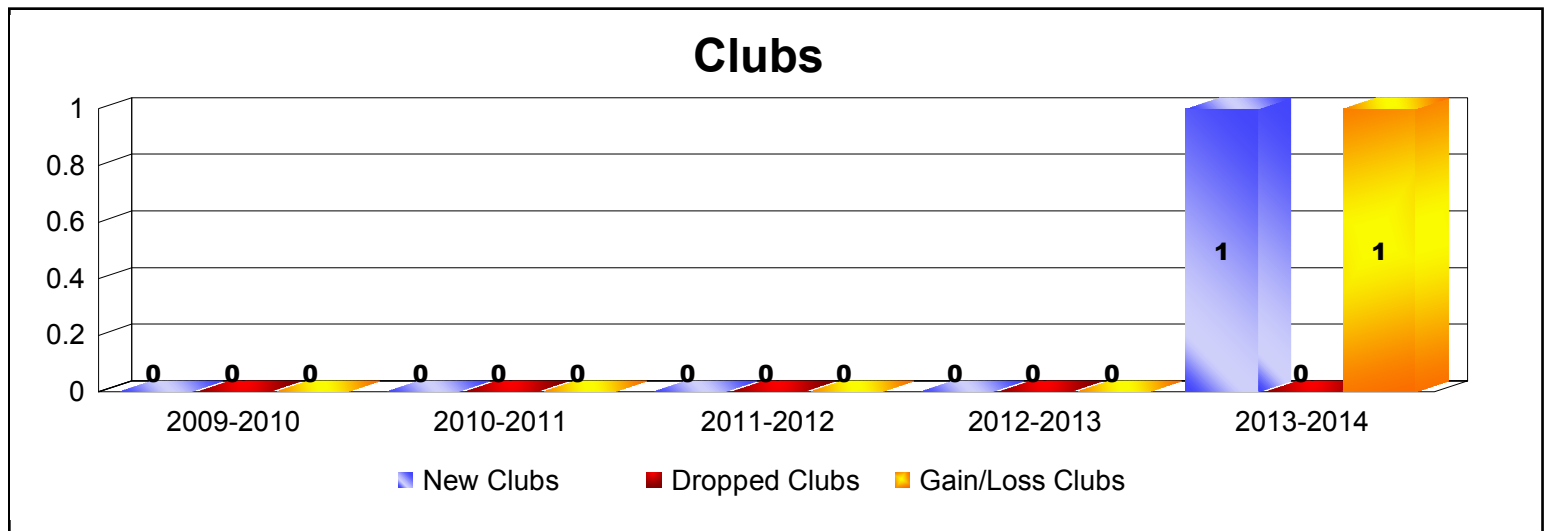

Year	New Clubs	Dropped Clubs	Gain/ Loss Clubs	New Members	Charter Members	Reinstate Members	Transfer Members	Total Member Added	Total Members Dropped	Gain/ Loss Members
2009-2010	0	0	0	2	0	2	0	4	-13	-9
2010-2011	0	0	0	5	0	4	0	9	-11	-2
2011-2012	0	0	0	1	0	0	0	1	-4	-3
2012-2013	0	0	0	3	0	30	0	33	-31	2
2013-2014	0	0	0	1	0	1	0	2	-9	-7
Average	0	0	0	2	0	7	0	10	-14	-4

Year	New Clubs	Dropped Clubs	Gain/ Loss Clubs	New Members	Charter Members	Reinstate Members	Transfer Members	Total Member Added	Total Members Dropped	Gain/ Loss Members
2012-2013	2	0	2	0	59	0	0	59	-12	47
2013-2014	0	0	0	3	21	0	0	24	-10	14
Average	1	0	1	2	40	0	0	42	-11	31

Year	New Clubs	Dropped Clubs	Gain/ Loss Clubs	New Members	Charter Members	Reinstate Members	Transfer Members	Total Member Added	Total Members Dropped	Gain/ Loss Members
2009-2010	0	0	0	6	0	7	2	15	-8	7
2010-2011	0	0	0	4	0	0	3	7	-8	-1
2011-2012	0	0	0	9	0	0	0	9	-6	3
2012-2013	0	0	0	5	0	18	0	23	-25	-2
2013-2014	1	0	1	6	22	0	0	28	-9	19
Average	0	0	0	6	4	5	1	16	-11	5