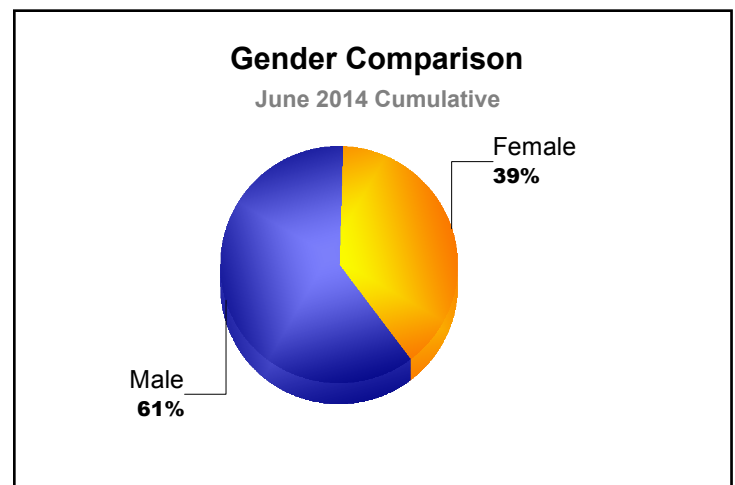

Year	New Clubs	Dropped Clubs	Gain/ Loss Clubs	New Members	Charter Members	Reinstate Members	Transfer Members	Total Member Added	Total Members Dropped	Gain/ Loss Members
2009-2010	0	0	0	6	0	0	0	6	-1	5
2010-2011	0	0	0	6	0	0	0	6	0	6
2011-2012	0	0	0	6	0	0	0	6	-4	2
2012-2013	0	0	0	0	0	0	0	0	-2	-2
2013-2014	0	0	0	4	0	0	0	4	-4	0
Average	0	0	0	4	0	0	0	4	-2	2