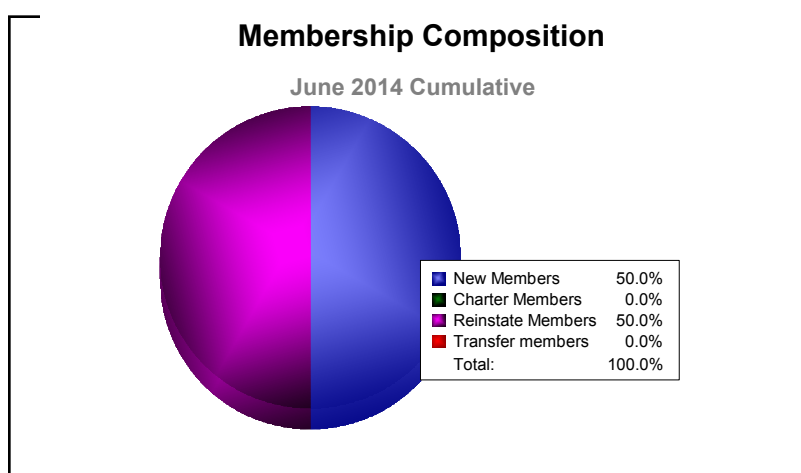

Year	New Clubs	Dropped Clubs	Gain/ Loss Clubs	New Members	Charter Members	Reinstate Members	Transfer Members	Total Member Added	Total Members Dropped	Gain/ Loss Members
2009-2010	0	0	0	2	0	2	0	4	-13	-9
2010-2011	0	0	0	5	0	4	0	9	-11	-2
2011-2012	0	0	0	1	0	0	0	1	-4	-3
2012-2013	0	0	0	3	0	30	0	33	-31	2
2013-2014	0	0	0	1	0	1	0	2	-9	-7
Average	0	0	0	2	0	7	0	10	-14	-4

Year	New Clubs	Dropped Clubs	Gain/ Loss Clubs	New Members	Charter Members	Reinstate Members	Transfer Members	Total Member Added	Total Members Dropped	Gain/ Loss Members
2012-2013	2	0	2	0	59	0	0	59	-12	47
2013-2014	0	0	0	3	21	0	0	24	-10	14
Average	1	0	1	2	40	0	0	42	-11	31