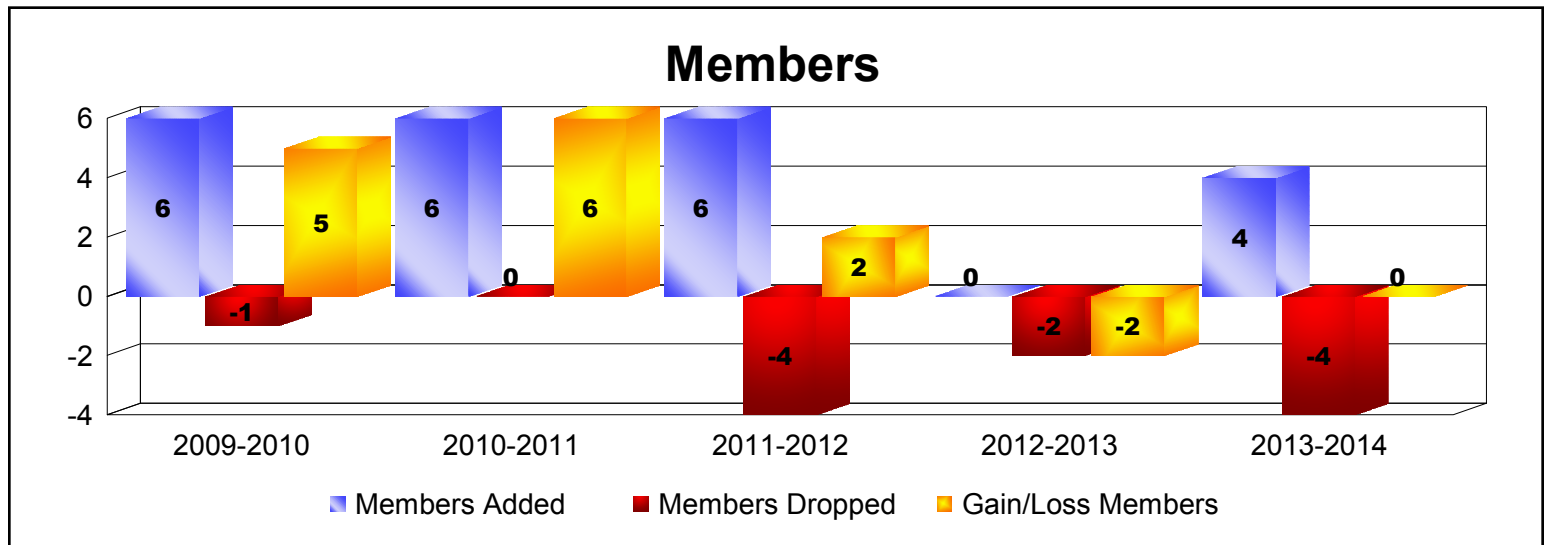

Year	New Clubs	Dropped Clubs	Gain/ Loss Clubs	New Members	Charter Members	Reinstate Members	Transfer Members	Total Member Added	Total Members Dropped	Gain/ Loss Members
2009-2010	0	0	0	6	0	0	0	6	-1	5
2010-2011	0	0	0	6	0	0	0	6	0	6
2011-2012	0	0	0	6	0	0	0	6	-4	2
2012-2013	0	0	0	0	0	0	0	0	-2	-2
2013-2014	0	0	0	4	0	0	0	4	-4	0
Average	0	0	0	4	0	0	0	4	-2	2