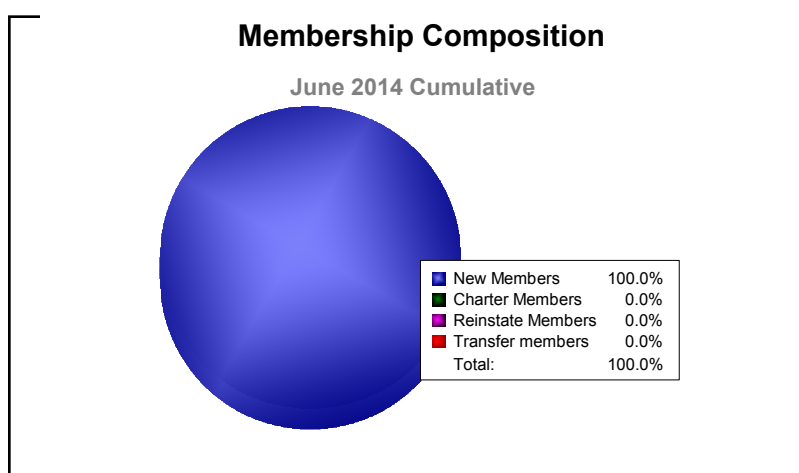

Year	New Clubs	Dropped Clubs	Gain/ Loss Clubs	New Members	Charter Members	Reinstate Members	Transfer Members	Total Member Added	Total Members Dropped	Gain/ Loss Members
2009-2010	0	0	0	6	0	0	0	6	-1	5
2010-2011	0	0	0	6	0	0	0	6	0	6
2011-2012	0	0	0	6	0	0	0	6	-4	2
2012-2013	0	0	0	0	0	0	0	0	-2	-2
2013-2014	0	0	0	4	0	0	0	4	-4	0
Average	0	0	0	4	0	0	0	4	-2	2