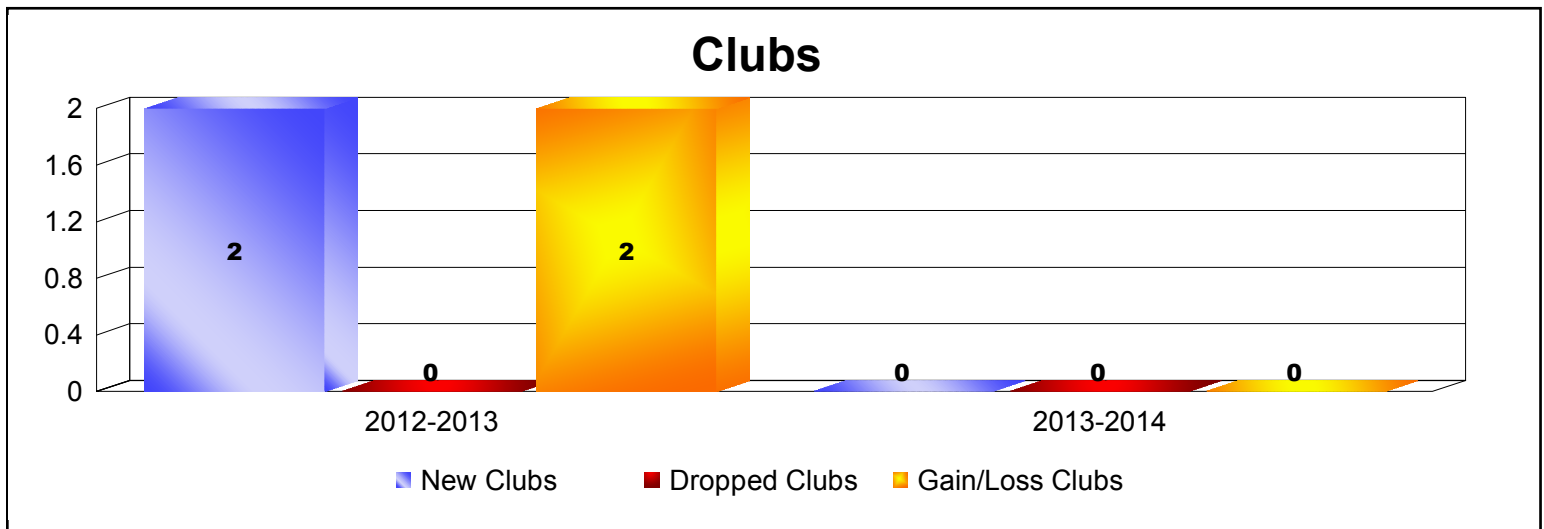

Year	New Clubs	Dropped Clubs	Gain/ Loss Clubs	New Members	Charter Members	Reinstate Members	Transfer Members	Total Member Added	Total Members Dropped	Gain/ Loss Members
2009-2010	0	0	0	2	0	2	0	4	-13	-9
2010-2011	0	0	0	5	0	4	0	9	-11	-2
2011-2012	0	0	0	1	0	0	0	1	-4	-3
2012-2013	0	0	0	3	0	30	0	33	-31	2
2013-2014	0	0	0	1	0	1	0	2	-9	-7
Average	0	0	0	2	0	7	0	10	-14	-4

Year	New Clubs	Dropped Clubs	Gain/ Loss Clubs	New Members	Charter Members	Reinstate Members	Transfer Members	Total Member Added	Total Members Dropped	Gain/ Loss Members
2012-2013	2	0	2	0	59	0	0	59	-12	47
2013-2014	0	0	0	3	21	0	0	24	-10	14
Average	1	0	1	2	40	0	0	42	-11	31