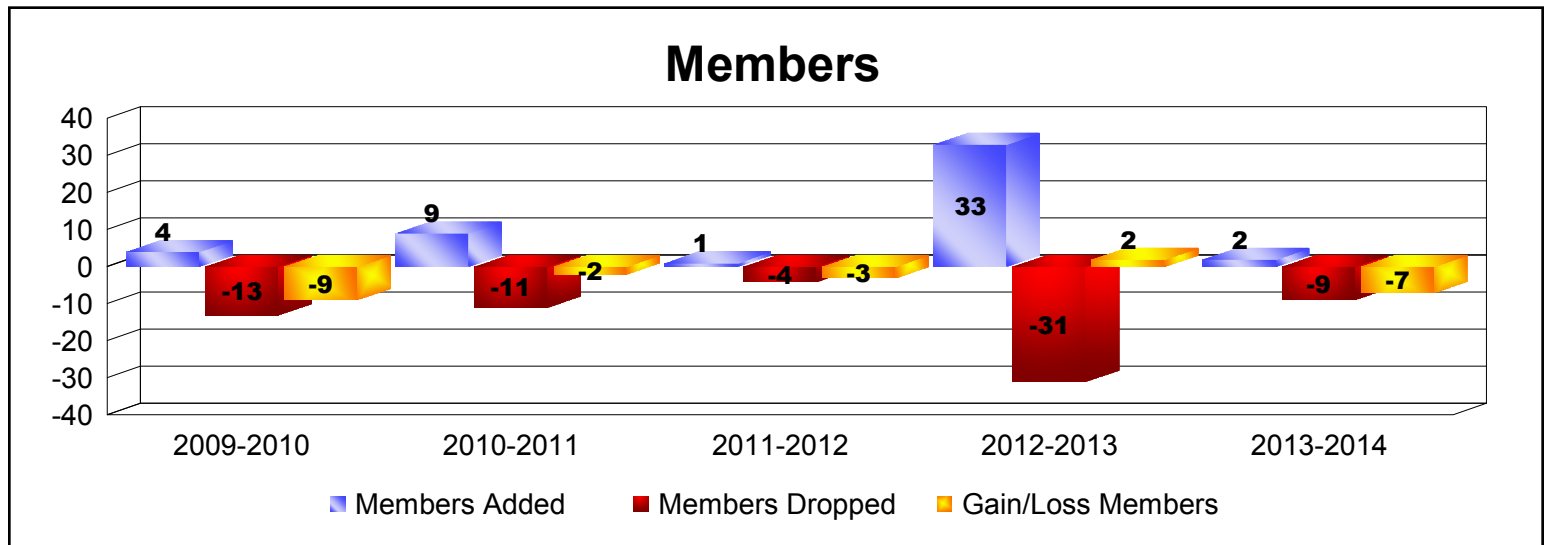

Year	New Clubs	Dropped Clubs	Gain/ Loss Clubs	New Members	Charter Members	Reinstate Members	Transfer Members	Total Member Added	Total Members Dropped	Gain/ Loss Members
2009-2010	0	0	0	2	0	2	0	4	-13	-9
2010-2011	0	0	0	5	0	4	0	9	-11	-2
2011-2012	0	0	0	1	0	0	0	1	-4	-3
2012-2013	0	0	0	3	0	30	0	33	-31	2
2013-2014	0	0	0	1	0	1	0	2	-9	-7
Average	0	0	0	2	0	7	0	10	-14	-4

Year	New Clubs	Dropped Clubs	Gain/ Loss Clubs	New Members	Charter Members	Reinstate Members	Transfer Members	Total Member Added	Total Members Dropped	Gain/ Loss Members
2012-2013	2	0	2	0	59	0	0	59	-12	47
2013-2014	0	0	0	3	21	0	0	24	-10	14
Average	1	0	1	2	40	0	0	42	-11	31

Year	New Clubs	Dropped Clubs	Gain/ Loss Clubs	New Members	Charter Members	Reinstate Members	Transfer Members	Total Member Added	Total Members Dropped	Gain/ Loss Members
2009-2010	0	0	0	6	0	7	2	15	-8	7
2010-2011	0	0	0	4	0	0	3	7	-8	-1
2011-2012	0	0	0	9	0	0	0	9	-6	3
2012-2013	0	0	0	5	0	18	0	23	-25	-2
2013-2014	1	0	1	6	22	0	0	28	-9	19
Average	0	0	0	6	4	5	1	16	-11	5