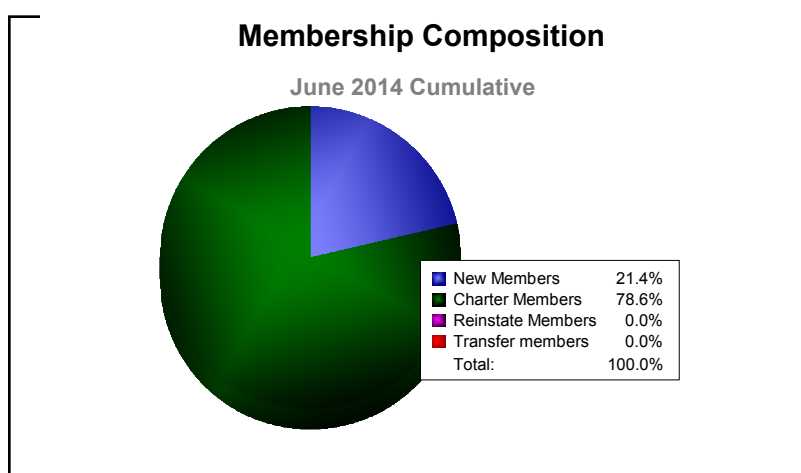

Year	New Clubs	Dropped Clubs	Gain/ Loss Clubs	New Members	Charter Members	Reinstate Members	Transfer Members	Total Member Added	Total Members Dropped	Gain/ Loss Members
2009-2010	0	0	0	6	0	7	2	15	-8	7
2010-2011	0	0	0	4	0	0	3	7	-8	-1
2011-2012	0	0	0	9	0	0	0	9	-6	3
2012-2013	0	0	0	5	0	18	0	23	-25	-2
2013-2014	1	0	1	6	22	0	0	28	-9	19
Average	0	0	0	6	4	5	1	16	-11	5